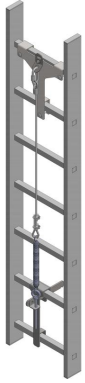

AN701

VERTICAL CENTRAL ATTACHMENT

Ref. AN701_

Product specifications

Vertical central attachment composed of 2 stainless steel plates with \varnothing 12 mm anchor screws and tensioner system. AN024/AN025 cable sold separately by meter.

Stainless steel.

This item is not a P.P.E.

COLOUR

Steel

SIZE

One size

Product Use - Risks

Fall