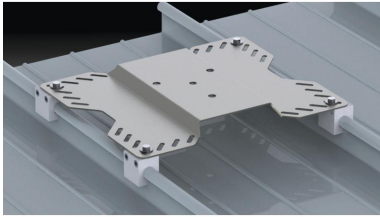

LV543

PLATE FOR METALLIC ROOF

Ref. LV543_

Product specifications

Plate for stainless steel tray

Stainless steel.

This item is not a P.P.E.

COLOUR

Steel

SIZE

One size

References

References	Bar code	COLOUR	SIZE		
LV543	3295249171223	Steel	One size	1	-