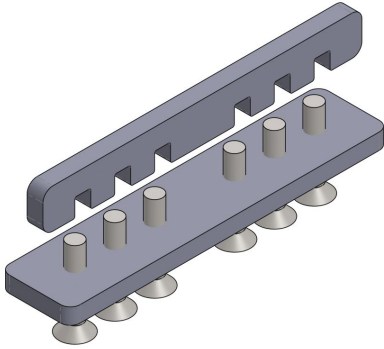

LV902

T-REX LINE RAIL CONNECTION PART

Ref. LV902_

Product specifications

T-REX LINE rail connection part.

Stainless steel.

COLOUR

Steel

SIZE

One size

Certifications and Standards

NON PPE: SPECIFIC QUALIFYING CONFORMANCES

EN795:1996-A1:2000 Personal fall protection equipment : Anchorage devices

D: Anchorage device class D

4: Max number of users

References

References	Bar code	COLOUR	SIZE		
LV902	3295249203528	Steel	One size	1	-