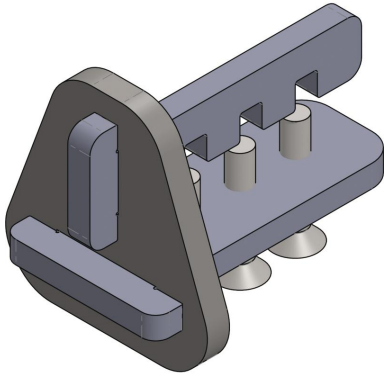

LV905

FINAL BLOCKER T-REX LINE

Ref. LV905_

Product specifications

Final blocker T-REX LINE.

Stainless steel.

COLOUR

Steel

SIZE

One size

Certifications and Standards

NON PPE: SPECIFIC QUALIFYING CONFORMANCES

EN795:1996-A1:2000 Personal fall protection equipment : Anchorage devices

D: Anchorage device class D

4: Max number of users

References

References	Bar code	COLOUR	SIZE		
LV905	3295249202408	Steel	One size	1	-