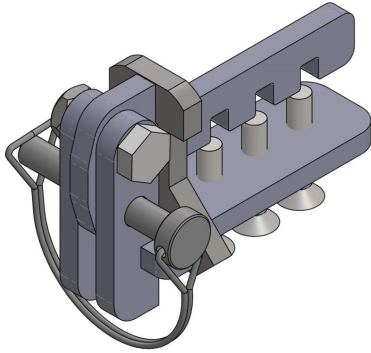

LV906

OPENING INITIAL BLOCKER T-REX LINE

Ref. LV906_

Product specifications

Opening initial blocker T-REX LINE.

Stainless steel.

COLOUR

Steel

SIZE

One size

Certifications and Standards

NON PPE: SPECIFIC QUALIFYING CONFORMANCES

EN795:1996-A1:2000 Personal fall protection equipment : Anchorage devices

D: Anchorage device class D

4: Max number of users

References

References	Bar code	COLOUR	SIZE		
LV906	3295249202392	Steel	One size	1	-